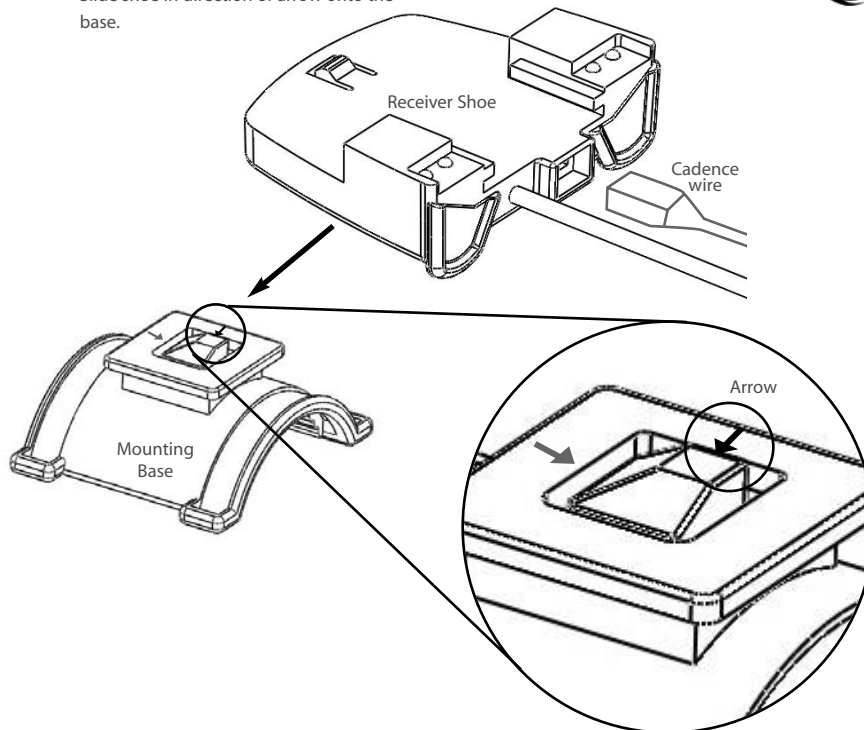

Receiver Mount, Handlebar

Slide shoe in direction of arrow onto the base.

Saris Cycling Group 5253 Verona Road, Madison WI. 53711 800-783-7257 www.cycleops.com 16964

Receiver Mount, Handlebar

Slide shoe in direction of arrow onto the base.

Saris Cycling Group 5253 Verona Road, Madison WI. 53711 800-783-7257 www.cycleops.com 16964

Receiver Mount, Stem

Slide shoe in direction of arrow onto the base.

Saris Cycling Group 5253 Verona Road, Madison WI. 53711 800-783-7257 www.cycleops.com 16964

Receiver Mount, Stem

Slide shoe in direction of arrow onto the base.

Saris Cycling Group 5253 Verona Road, Madison WI. 53711 800-783-7257 www.cycleops.com 16964