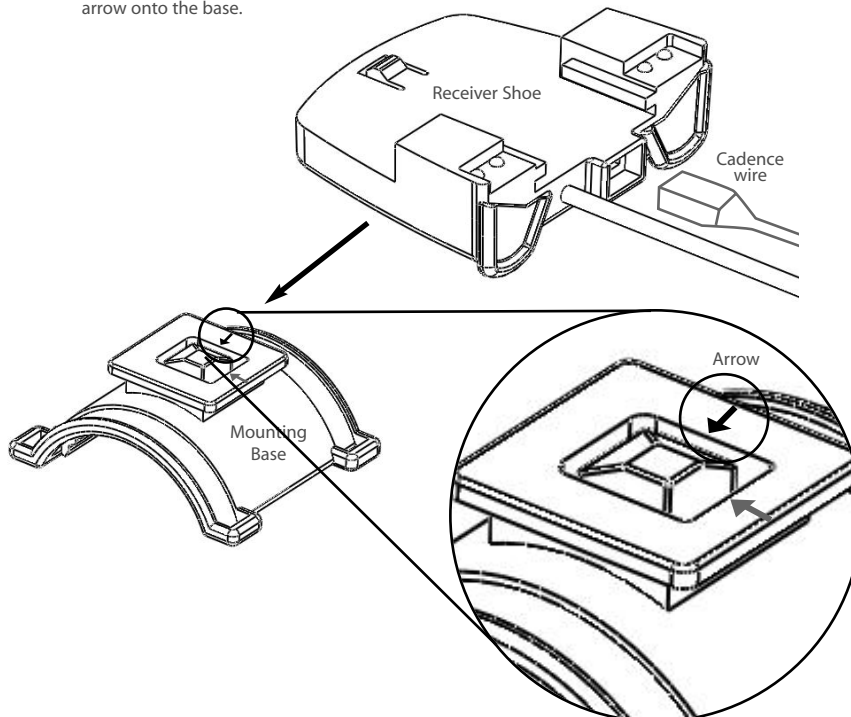

Receiver Mount, Handlebar

Slide shoe in direction of arrow onto the base.

Saris Cycling Group 5253 Verona Road, Madison WI. 53711 800-783-7257 www.cycleops.com 16964

Receiver Mount, Handlebar

Slide shoe in direction of arrow onto the base.

Receiver Mount, Stem

Slide shoe in direction of arrow onto the base.

Saris Cycling Group 5253 Verona Road, Madison WI. 53711 800-783-7257 www.cycleops.com 16964