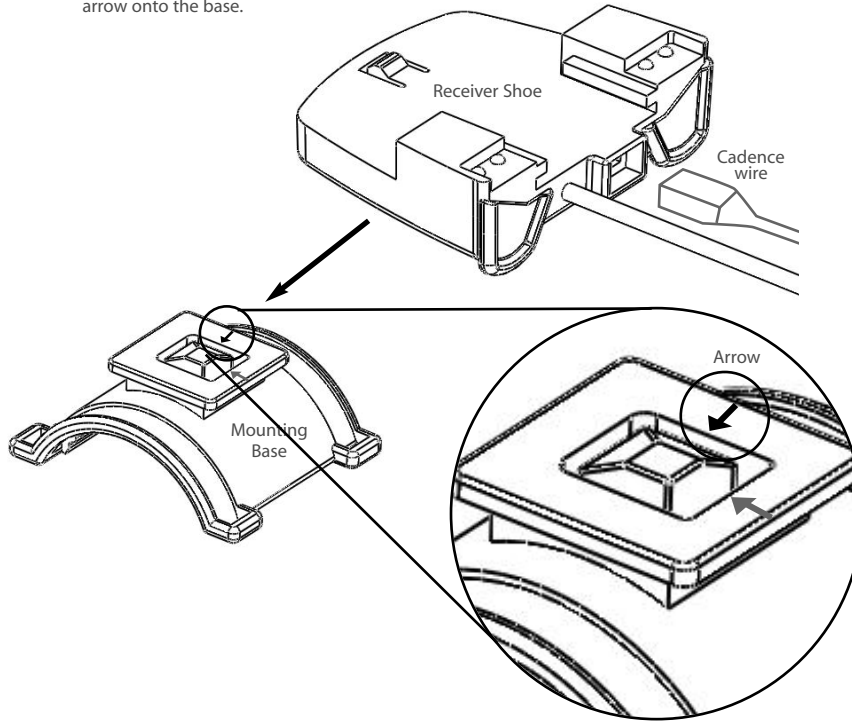

Receiver Mount, Handlebar

Slide shoe in direction of arrow onto the base.

Saris Cycling Group 5253 Verona Road, Madison WI. 53711 800-783-7257 www.cycleops.com 16964

Receiver Mount, Handlebar

Slide shoe in direction of arrow onto the base.