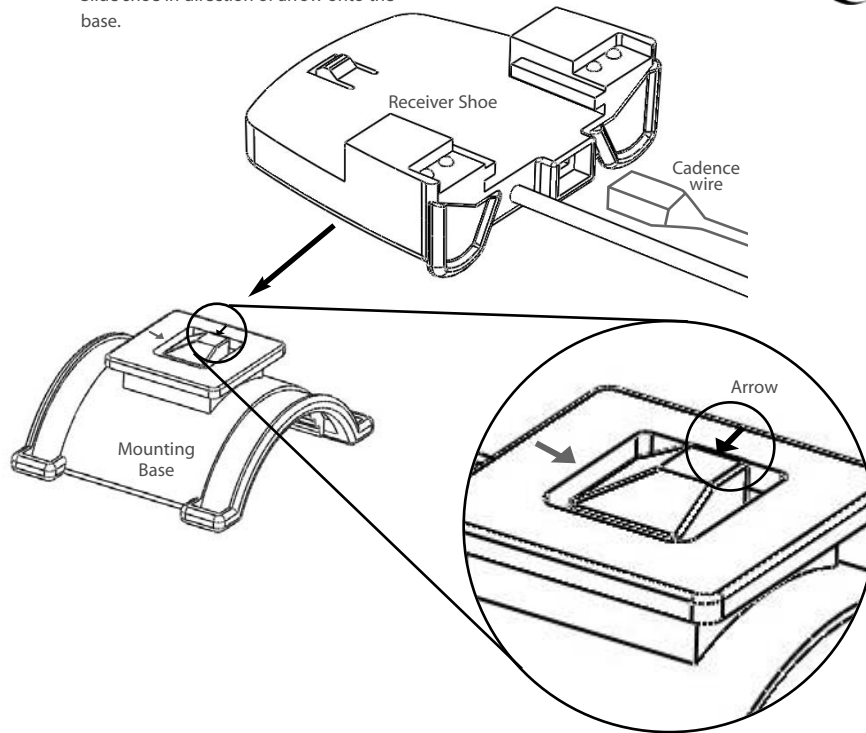

Receiver Mount, Handlebar

Slide shoe in direction of arrow onto the base.

Saris Cycling Group 5253 Verona Road, Madison WI. 53711 800-783-7257 www.cycleops.com 16964

Receiver Mount, Handlebar

Slide shoe in direction of arrow onto the base.

Saris Cycling Group 5253 Verona Road, Madison WI. 53711 800-783-7257 www.cycleops.com 16964

Receiver Mount, Stem

Slide shoe in direction of arrow onto the base.

Saris Cycling Group 5253 Verona Road, Madison WI. 53711 800-783-7257 www.cycleops.com 16964

Receiver Mount, Stem

Slide shoe in direction of arrow onto the base.

Saris Cycling Group 5253 Verona Road, Madison WI. 53711 800-783-7257 www.cycleops.com 16964