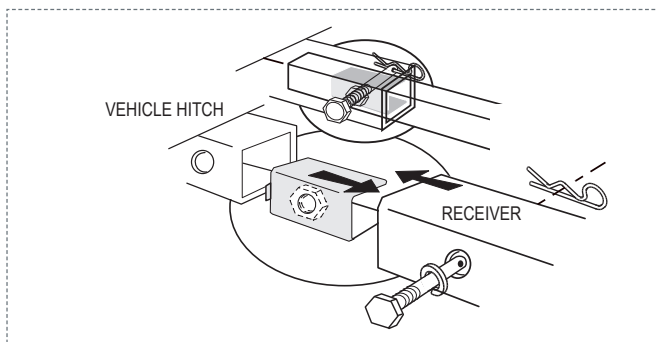

HITCH-TITE

SIMPLY DESIGNED TO LAST. GUARANTEED.*

Hitch-Tite™ is a product of Saris Cycling Group.
5253 Verona Road Madison, WI. 53711. 1.800.783.7257 www.saris.com

10252 02/07