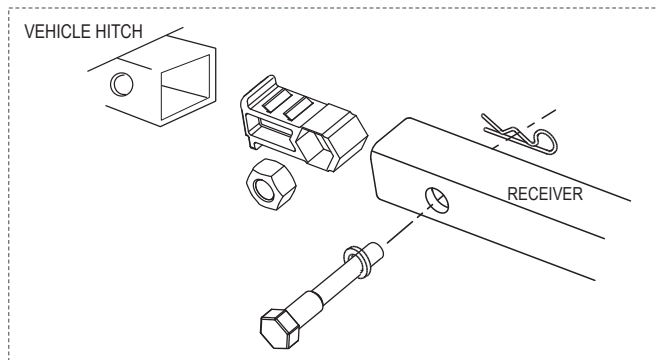

HITCH-TITE

SIMPLY DESIGNED TO LAST. GUARANTEED.*

Hitch-Tite™ is a product of Saris Cycling Group.
5253 Verona Road Madison, WI. 53711. 1.800.783.7257 www.saris.com

10252 02/07