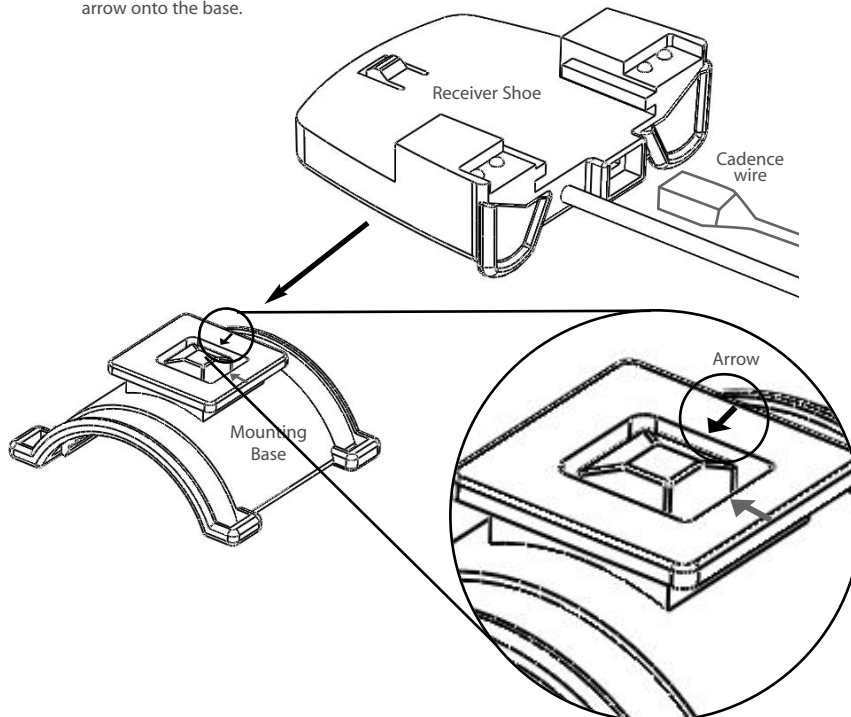

## Receiver Mount, Handlebar

Slide shoe in direction of arrow onto the base.

Saris Cycling Group 5253 Verona Road, Madison WI. 53711 800-783-7257 www.cycleops.com 16964