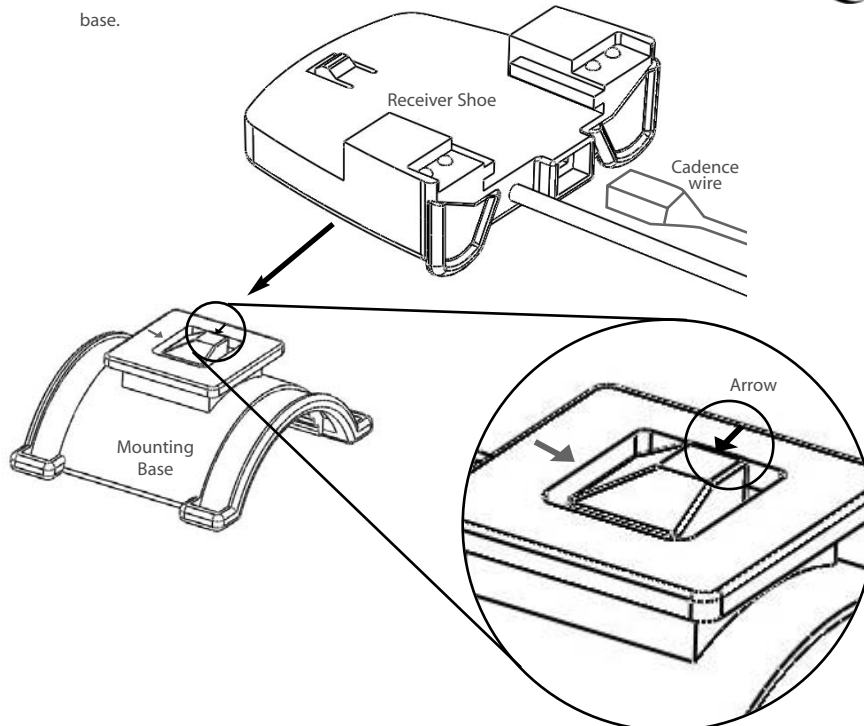

Receiver Mount, Stem

Slide shoe in direction of arrow onto the base.

Saris Cycling Group 5253 Verona Road, Madison WI. 53711 800-783-7257 www.cycleops.com 16964