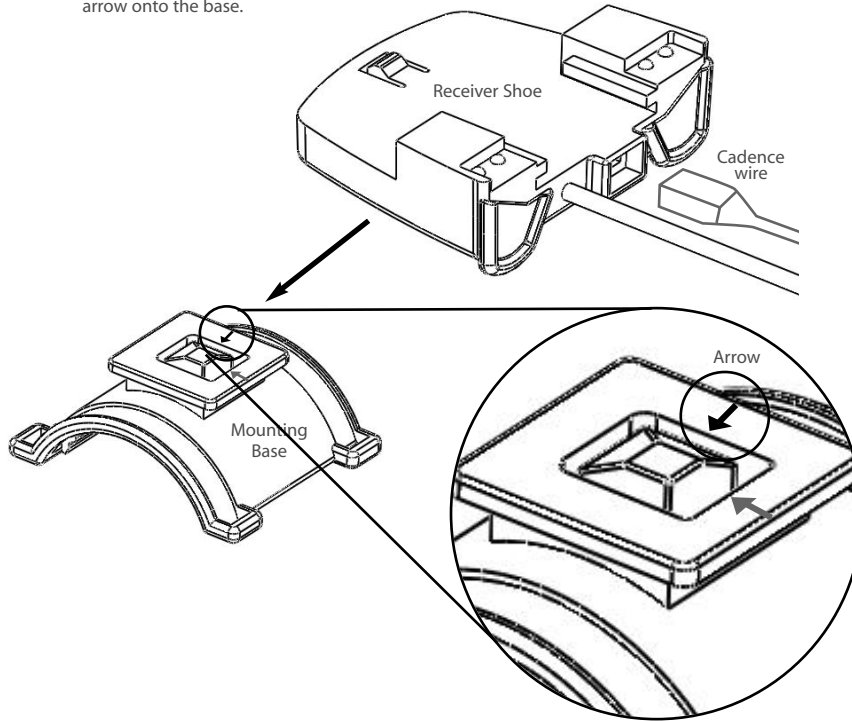

## Receiver Mount, Handlebar

Slide shoe in direction of arrow onto the base.

Saris Cycling Group 5253 Verona Road, Madison WI. 53711 800-783-7257 www.cycleops.com 16964