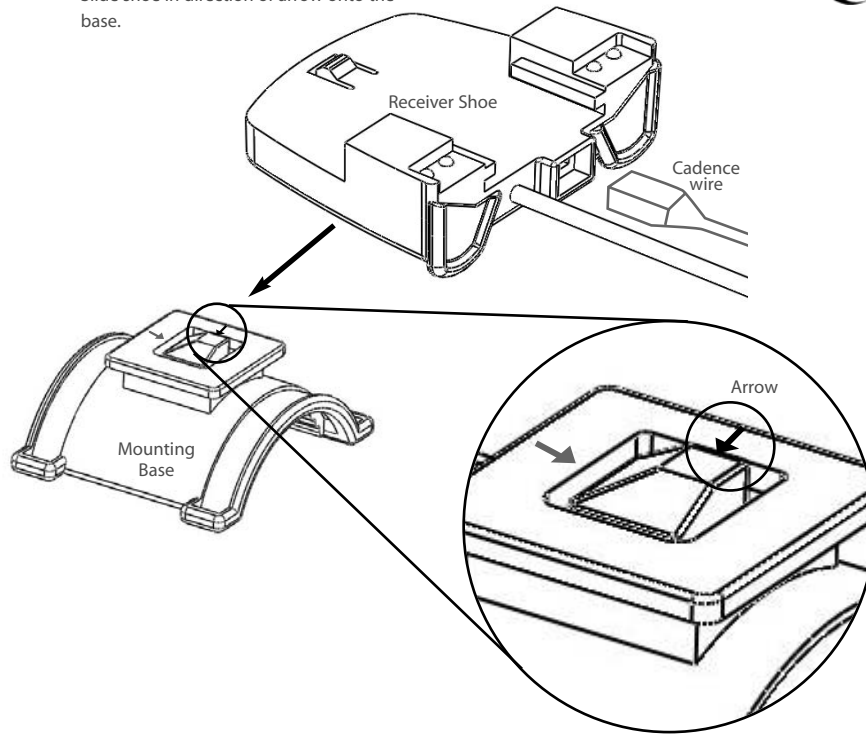

## Receiver Mount, Handlebar

Slide shoe in direction of arrow onto the base.

Saris Cycling Group 5253 Verona Road, Madison WI. 53711 800-783-7257 www.cycleops.com 16964

## Receiver Mount, Stem

Slide shoe in direction of arrow onto the base.

Saris Cycling Group 5253 Verona Road, Madison WI. 53711 800-783-7257 www.cycleops.com 16964