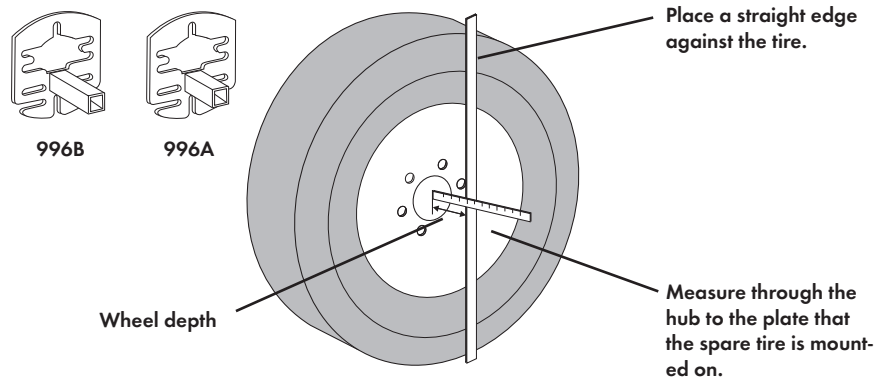

Please Note: Base Plate A is packaged with the Freedom Spare Tire Rack. Base Plate B can be purchased separately.

Available Models:  
999T- 2 Bike

### BASE PLATE 996A or 996B

The choice between Base Plate A or B is simply determined by measuring the wheel of your vehicle:

If the wheel depth (distance from spare tire mounting plate to outside of tire) is between 5" and 7-3/4" you must use Base Plate 996B. If the wheel depth is between 2-1/2" and 5-1/4", use Base Plate 996A. Measure through the hub to the plate that the spare tire is mounted on.